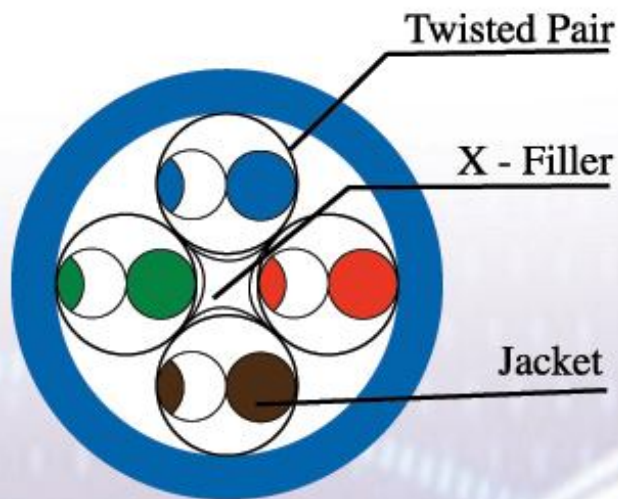

LAN Cable

CATEGORY 6

*Unshielding Twisted Pairs
TIA/EIA 568 , ISO/IEC 11801*

Copper conductor, PE insulated ,
X- filler, PVC sheathed. Support high
speed, high-bandwidth applications,
including 1,000 BASE-T (Giga Bit Ether-
net), 622 Mbps ATM.

Specification

Category 6			
NEXT	PS-NEXT	ELFEXT	PS-ELFEXT
dB			
74.3	72.3	67.8	64.8
65.3	63.3	55.8	52.8
60.8	58.8	49.7	46.7
59.3	57.3	47.8	44.8
56.2	54.2	43.7	40.7
54.8	52.8	41.8	38.8
53.3	51.3	39.8	36.8
51.9	49.9	37.9	34.9
47.4	45.4	31.8	28.8
44.3	42.3	27.8	24.8
39.8	37.8	21.8	18.8
38.3	36.3	19.8	16.8

(minimum value)