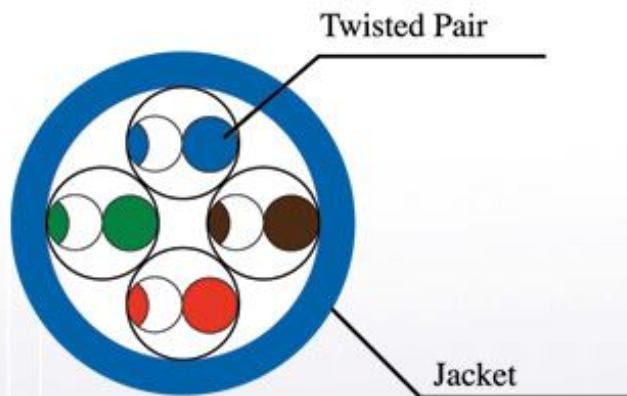

## CATEGORY 5e Unshielding Twisted Pairs TIA/EIA 568, ISO/IEC 11801

Copper conductor, PE insulated, PVC or PE sheathed. Realize high performance in existing 10BASE-T, 100 BASE-T Ethernet due to superior properties compared to standard category 5e cable.